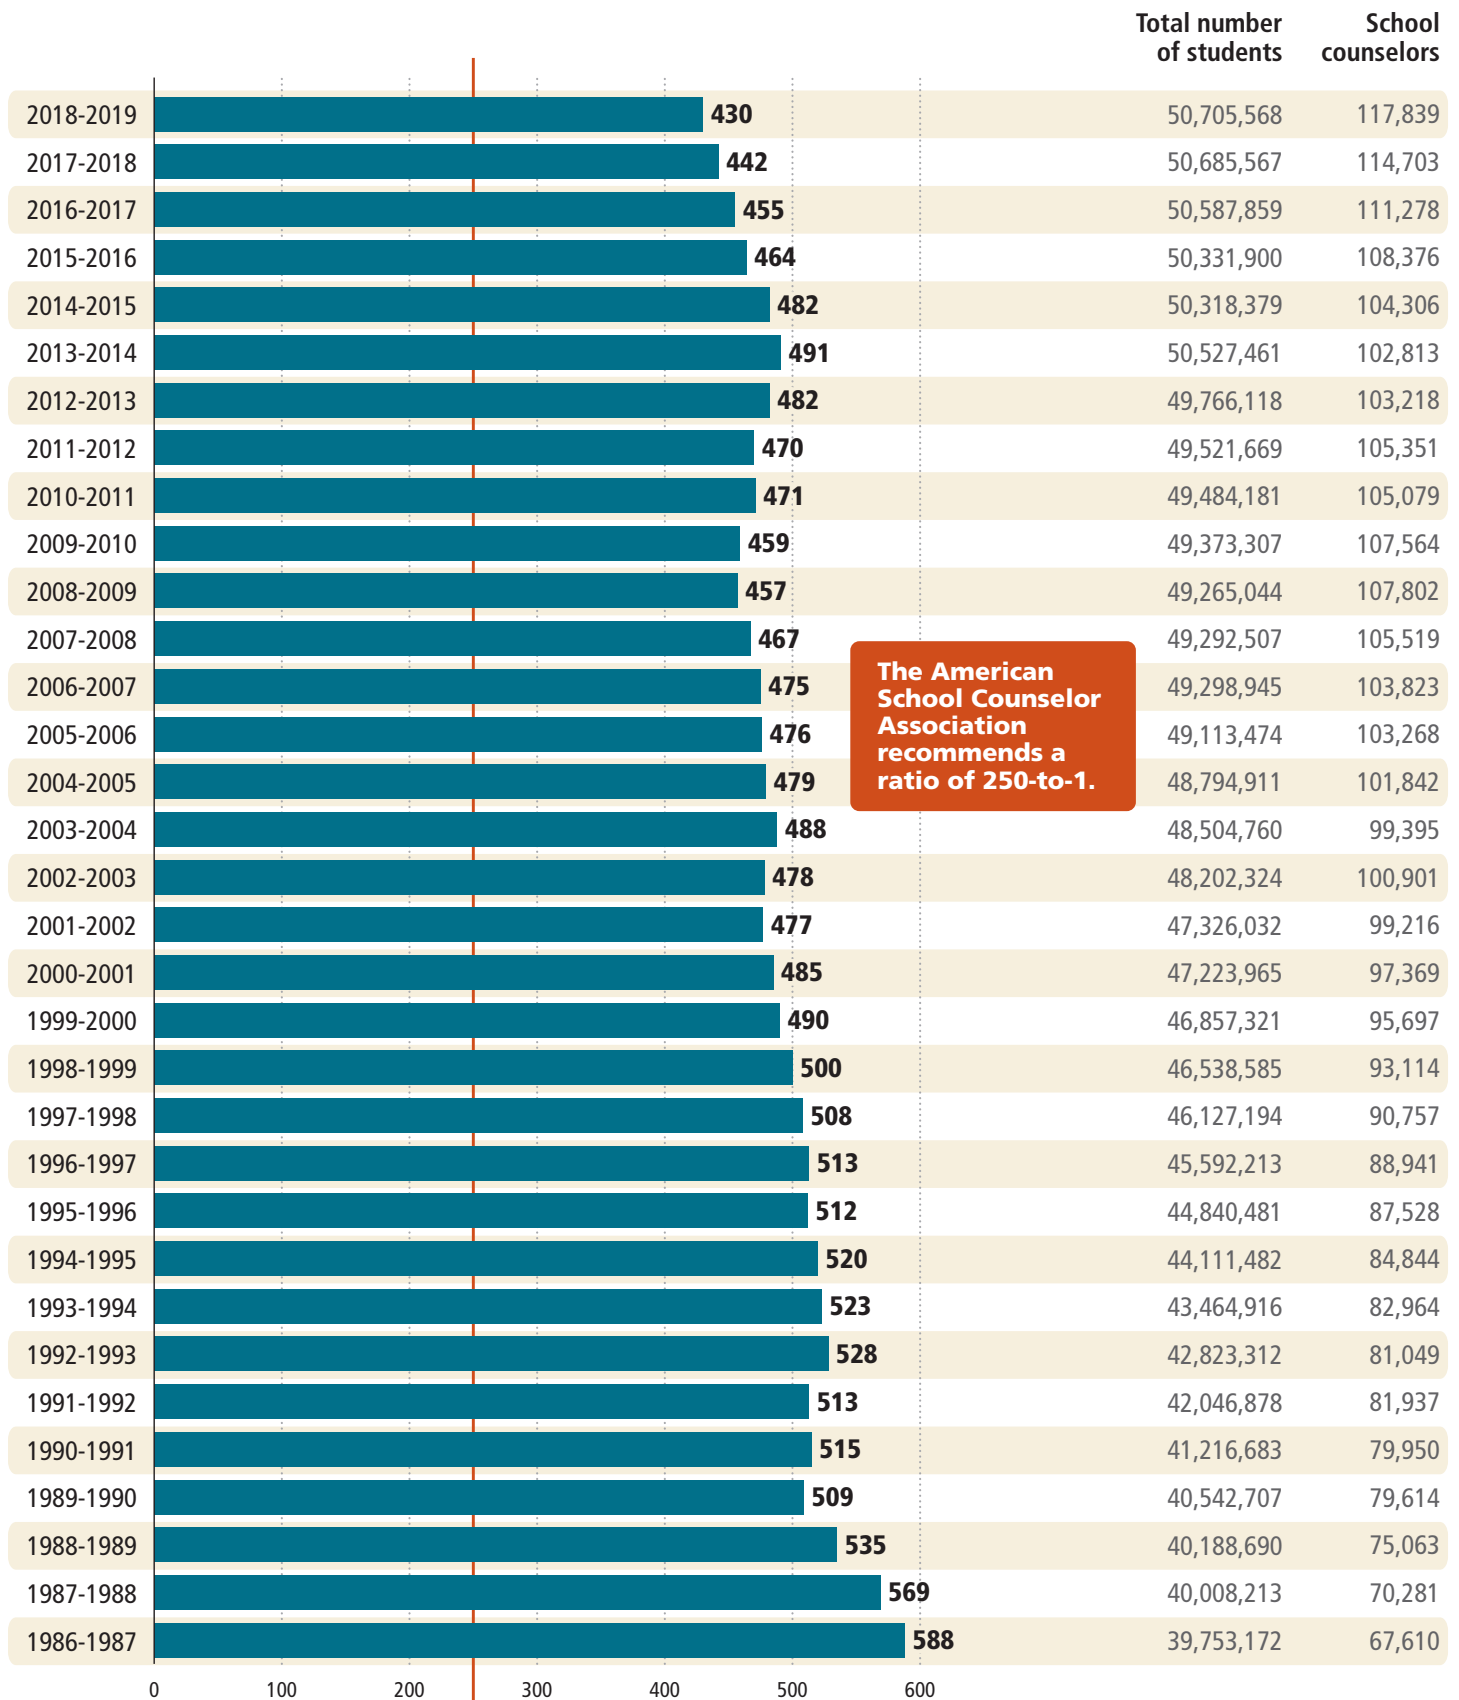

NATIONAL STUDENT TO SCHOOL COUNSELOR RATIO 1986-2018

DATA SOURCE: U.S. DEPARTMENT OF EDUCATION, NATIONAL CENTER FOR EDUCATION STATISTICS, COMMON CORE OF DATA (CCD)