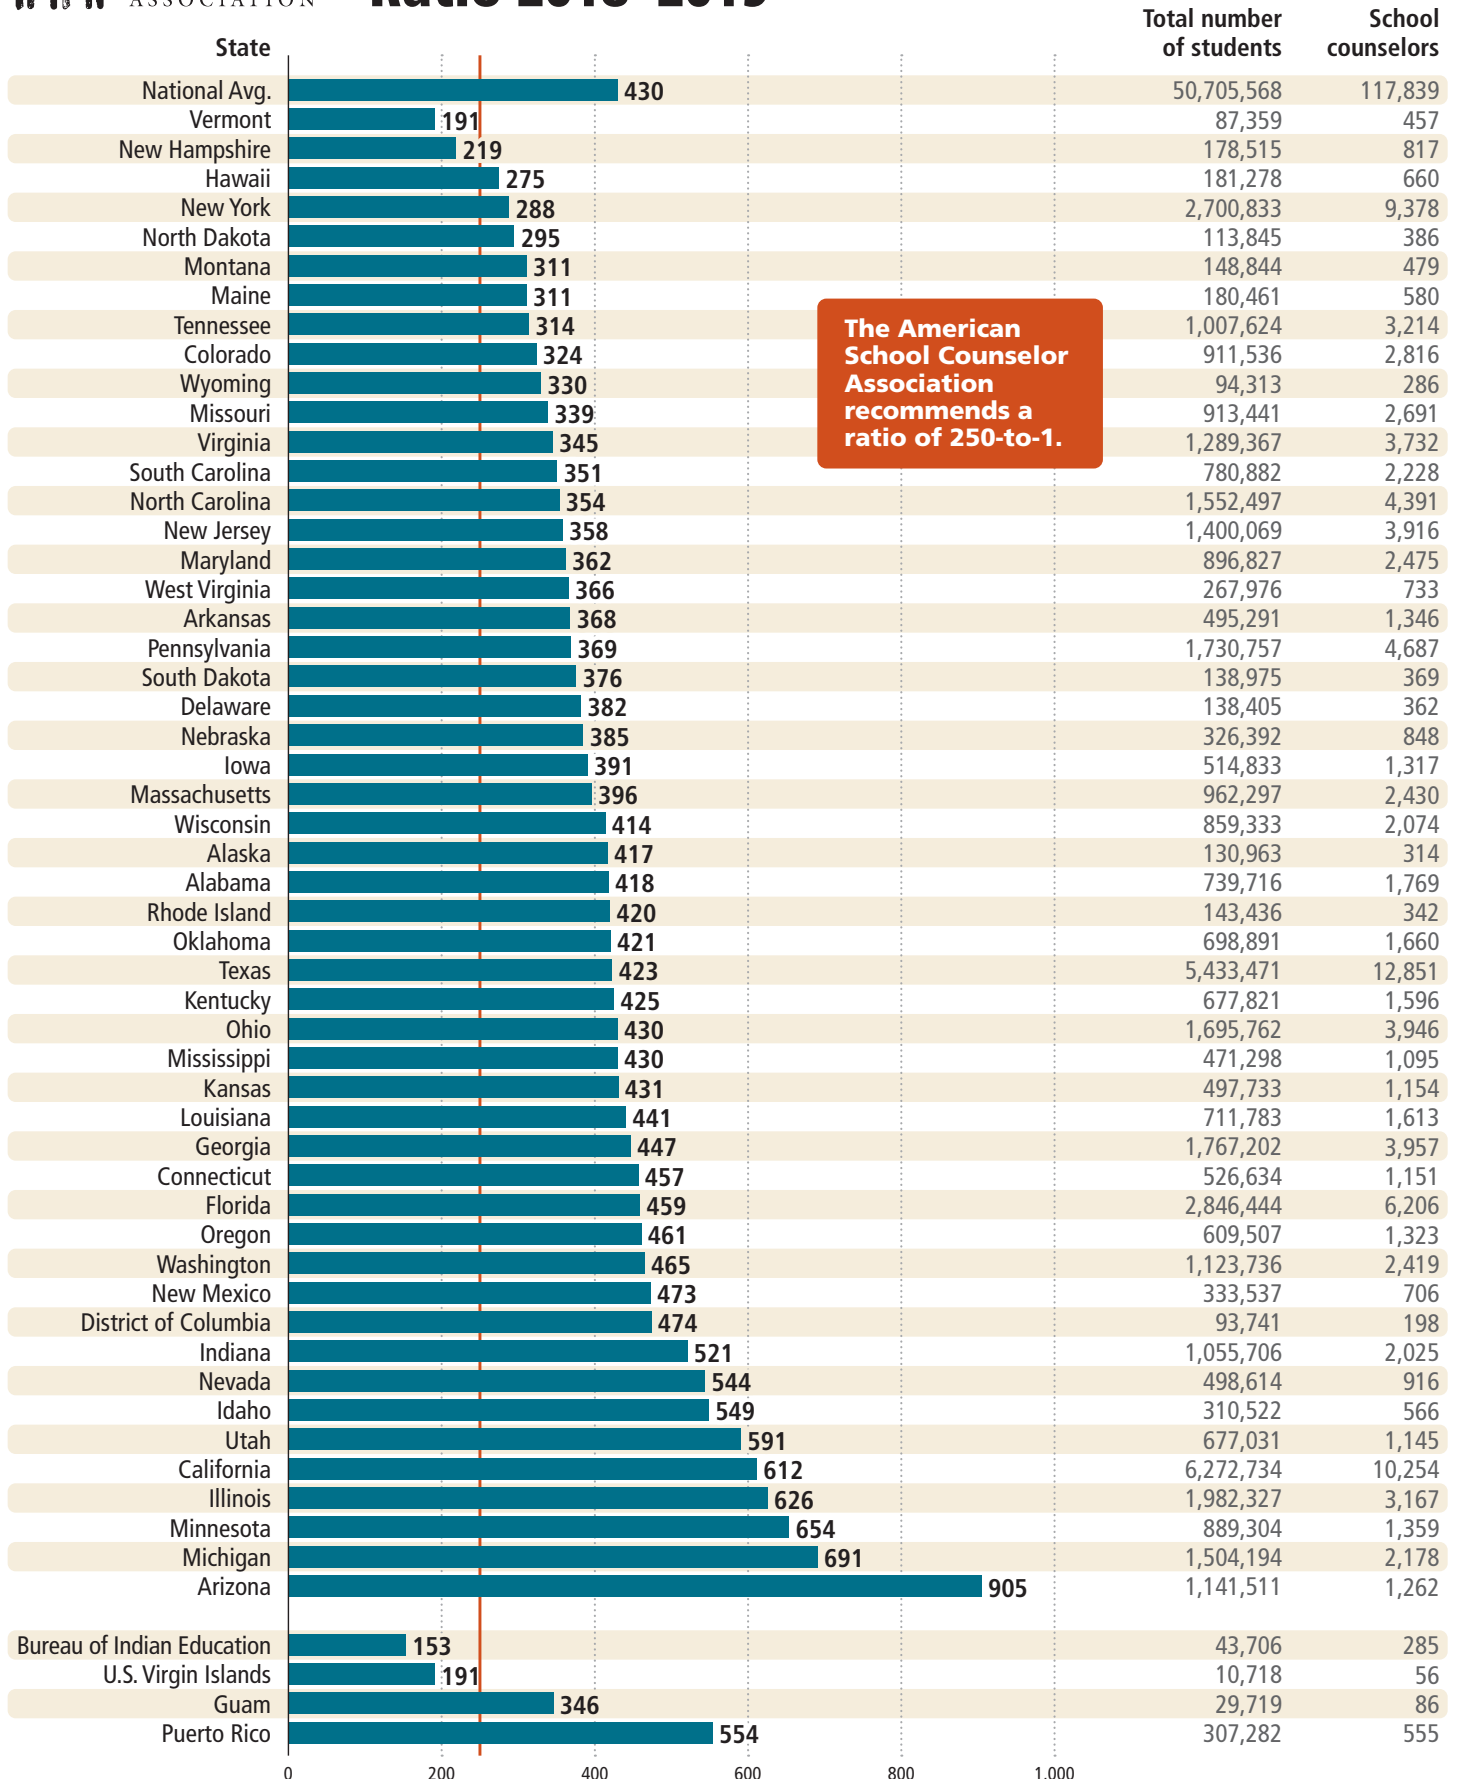

AMERICAN
SCHOOL
COUNSELOR
ASSOCIATION

Student-to-School-Counselor Ratio 2018–2019

The American School Counselor Association recommends a ratio of 250-to-1.

DATA SOURCE: U.S. DEPARTMENT OF EDUCATION, NATIONAL CENTER FOR EDUCATION STATISTICS, COMMON CORE OF DATA (CCD), "STATE NONFISCAL PUBLIC ELEMENTARY/SECONDARY EDUCATION SURVEY," 2018-19 v.1a.
NOTE: RUN YOUR OWN DATATABLES BY DISTRICT AT [HTTPS://NCES.ED.GOV/IPEDS/DATA/](https://nces.ed.gov/ipeds/data/)