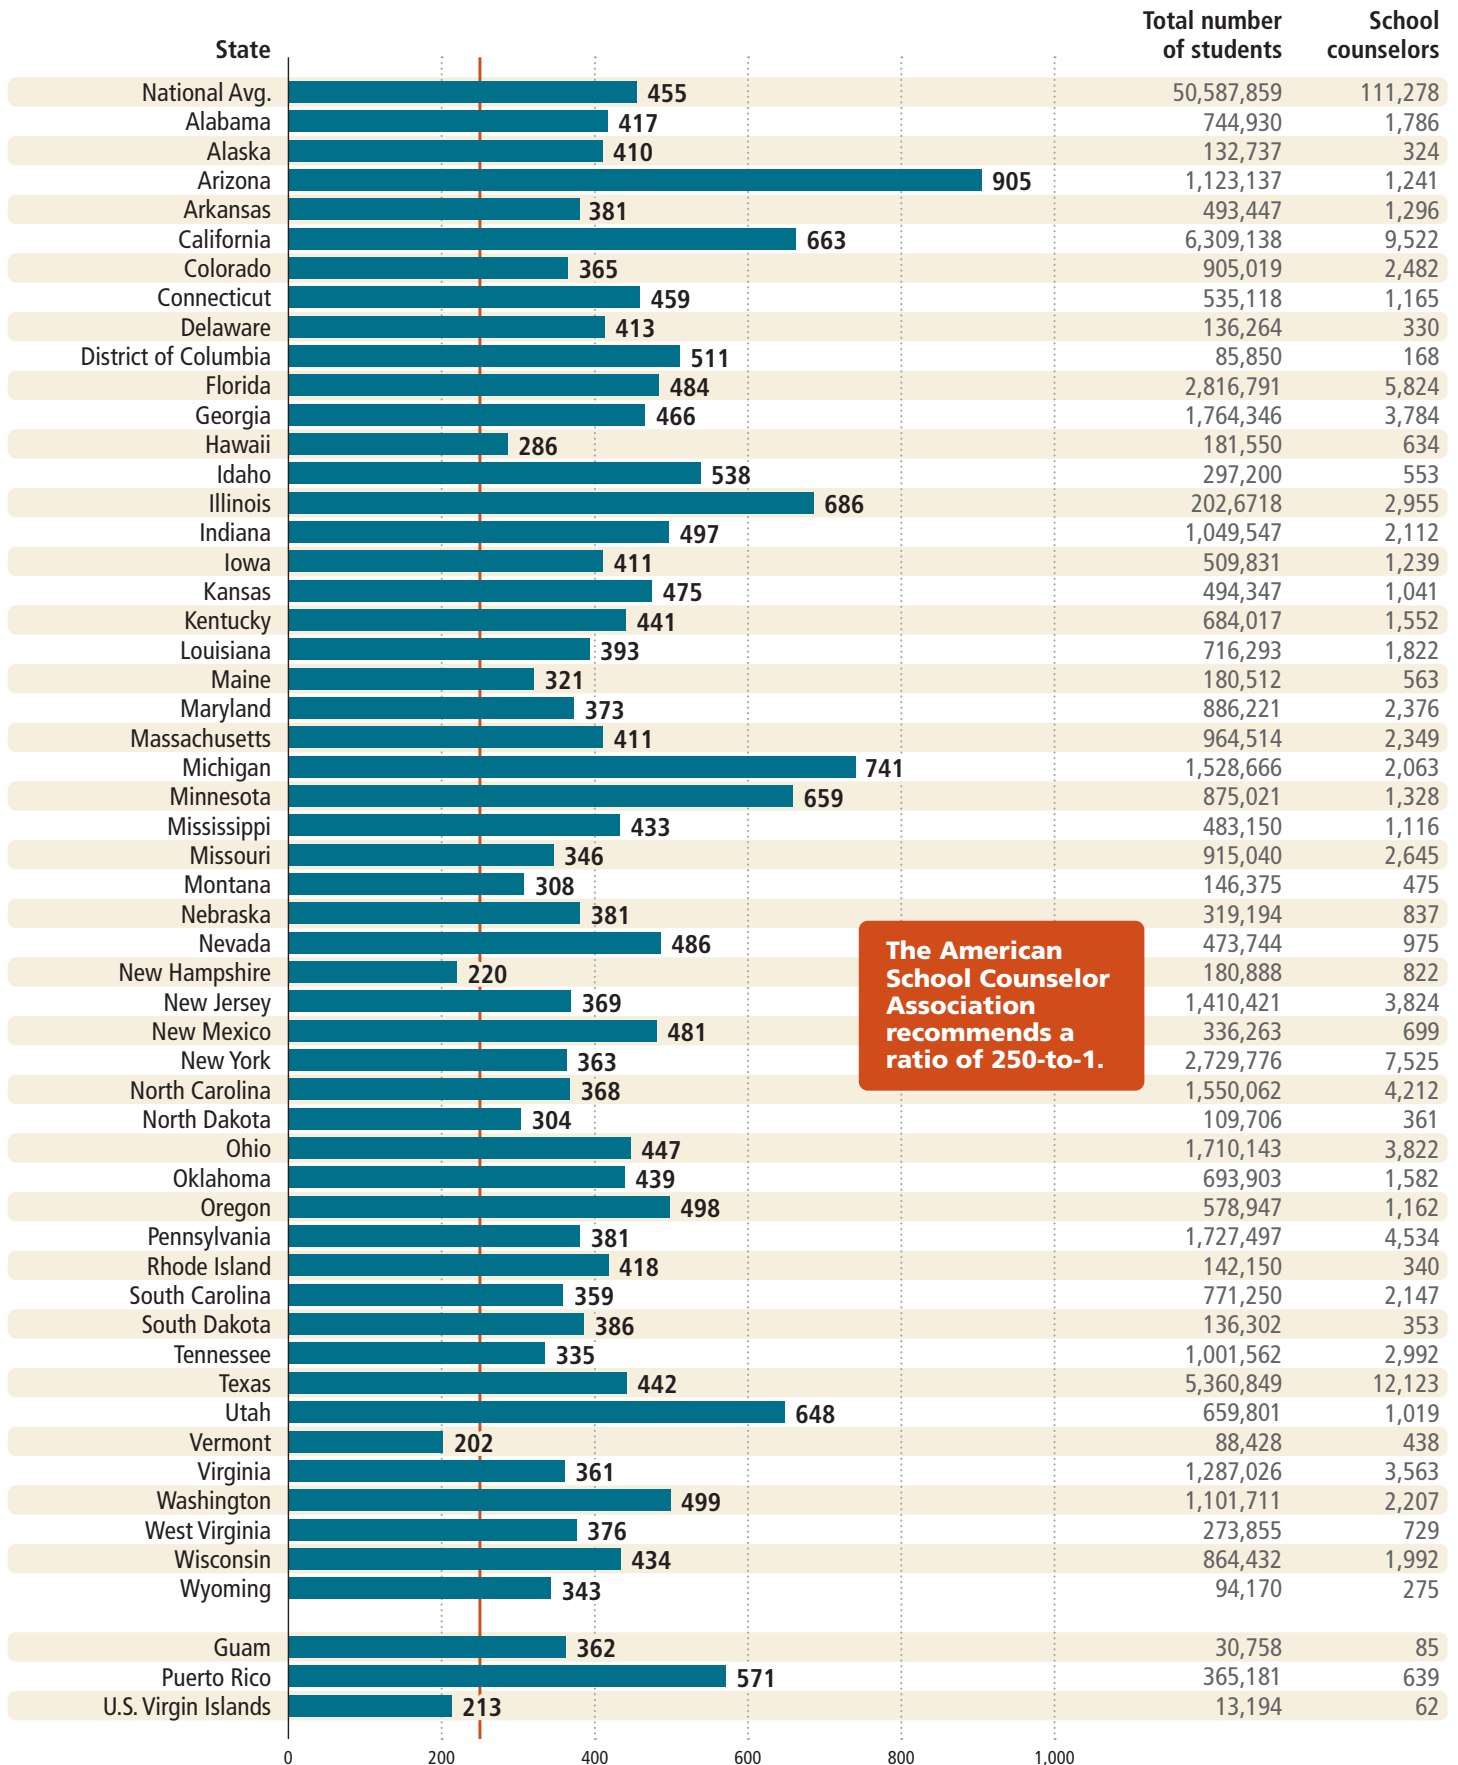

# Student-to-School-Counselor Ratio 2016-2017

**The American School Counselor Association recommends a ratio of 250-to-1.**

DATA SOURCE: U.S. DEPARTMENT OF EDUCATION, NATIONAL CENTER FOR EDUCATION STATISTICS, COMMON CORE OF DATA (CCD), "STATE NONFISCAL PUBLIC ELEMENTARY/SECONDARY EDUCATION SURVEY," 2016-17 v.1a, <http://nces.ed.gov/ccd/elsi/>