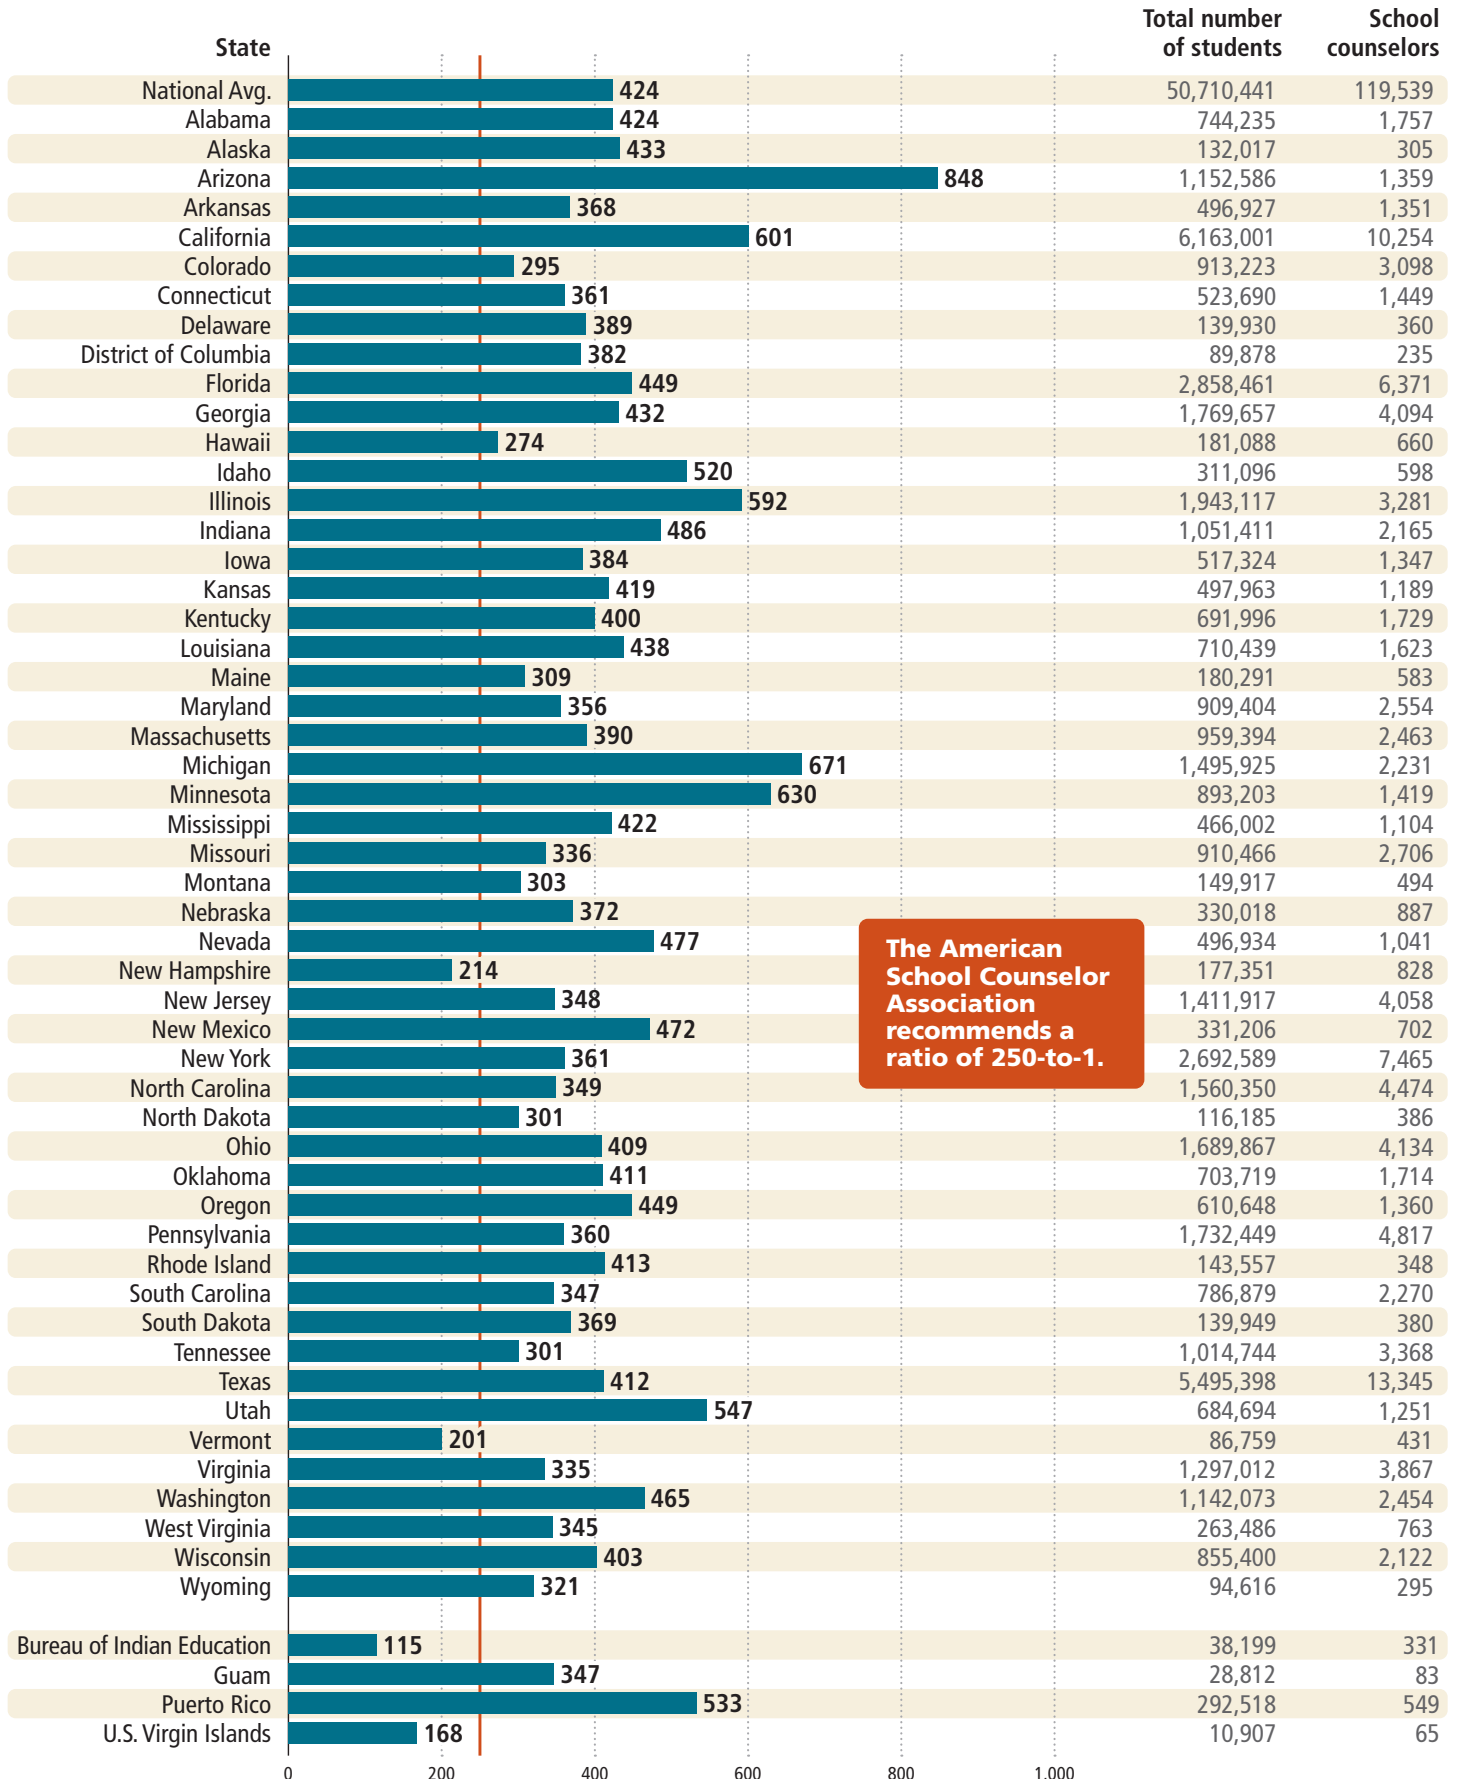

# Student-to-School-Counselor Ratio 2019–2020

**The American School Counselor Association recommends a ratio of 250-to-1.**

Data Source: U.S. Department of Education, National Center for Education Statistics, Common Core of Data (CCD), "State Nonfiscal Public Elementary/Secondary Education Survey," 2019-20 v.1a. <https://nces.ed.gov/CCD/ELSI/>