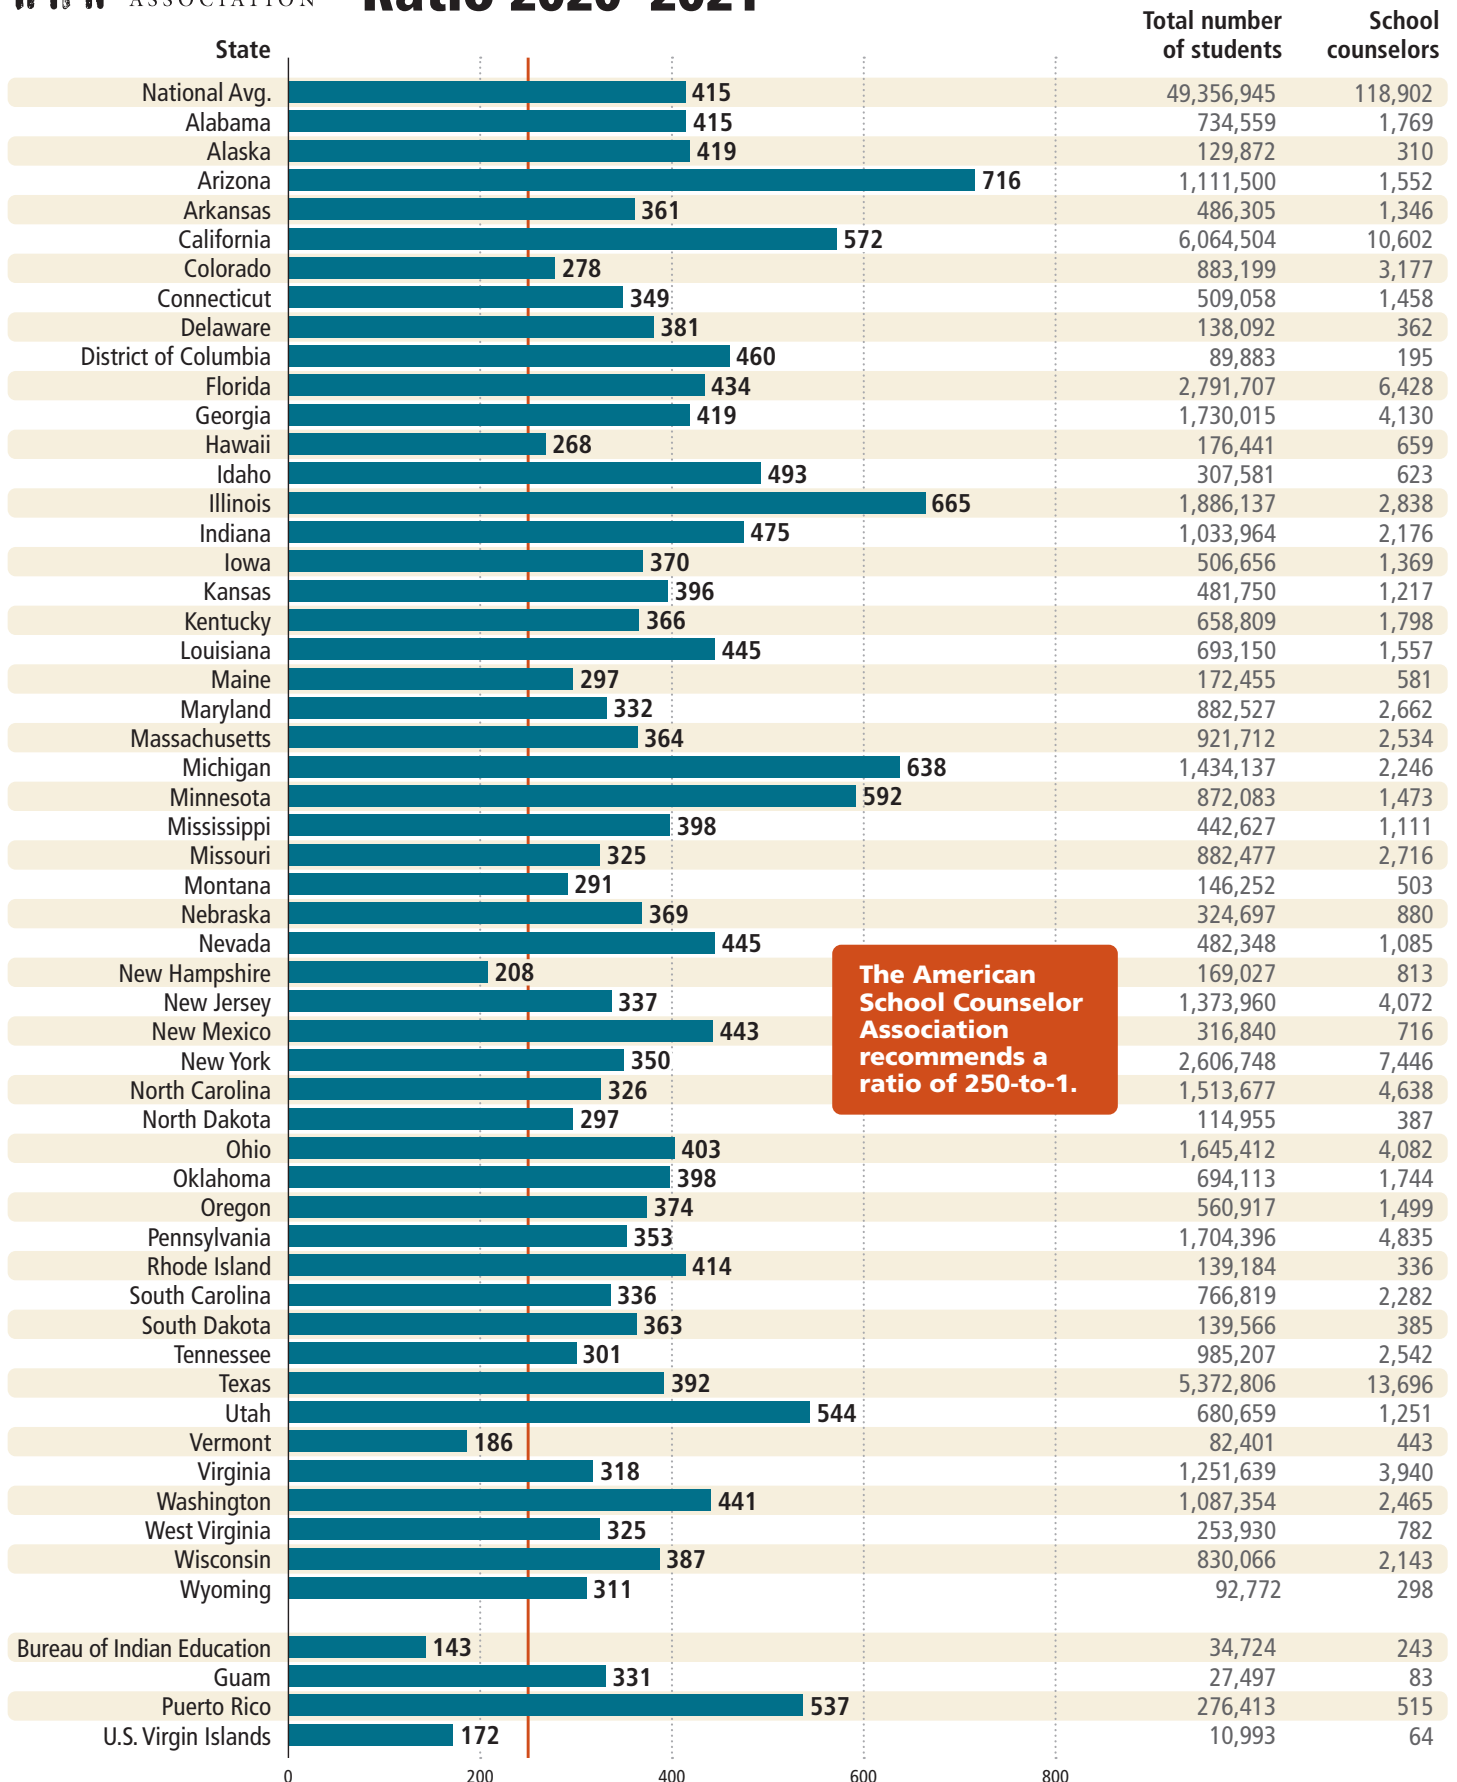

AMERICAN
SCHOOL
COUNSELOR
ASSOCIATION

Student-to-School-Counselor Ratio 2020–2021

The American School Counselor Association recommends a ratio of 250-to-1.

*Illinois and Utah did not report the number of school counselors for the 2020-21 school year. Illinois data provided by the state department of education. Utah data is 2019-20 CCD data. Additionally, Tennessee department of education provided updated data to ASCA.
Data Source: U.S. Department of Education, National Center for Education Statistics, Common Core of Data (CCD), "State Nonfiscal Public Elementary/Secondary Education Survey," 2020-21 v.1a. <https://nces.ed.gov/CCD/ELSI/>